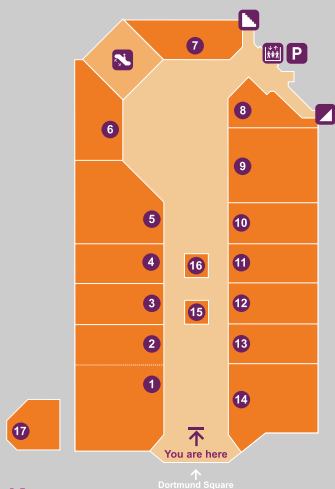

Lower Mall

Lower Mall

- 1 Top Shop
- 2 Top Man
- 3 Garage Shoes
- 4 T Mobile
- 5 Clinton Cards
- 6 The Officers Club
- 7 Streetwise Sports
- 8 The Perfume Shop
- 9 Bodycare
- 10 Phones 4U
- 11 Card Warehouse
- 12
- 13
- 14 Dorothy Perkins
- 15 Sky
- 16 Chiara Fashion Accessories
- 17 Millets

Key

- Escalators
- Stairs to all levels
- Lifts to all levels
- Ramp
- Access to Car Park
- Male & Female Toilets
- Accessible Toilets
- Baby Change
- Management Suite

Upper Mall

- 18 Vacant
- 19 Subway
- 20 Post Office
- 21 Poundland
- 22 McDonald's
- 23 Footlocker
- 24 Warren James
- 25 Card Factory
- 26 Hair Cuttery
- 27 Ainsleys
- 28 Diamonds & Pearls
- 29 4 Sight Opticians
Kodak Lens Vision Centre
- 30 Watch Express
- 31 Rocking Mobile Phones
& Accessories
- 32 The Nail Stop
- 33 Cafe Giardino
- 34 Jumbo Records

Upper Mall